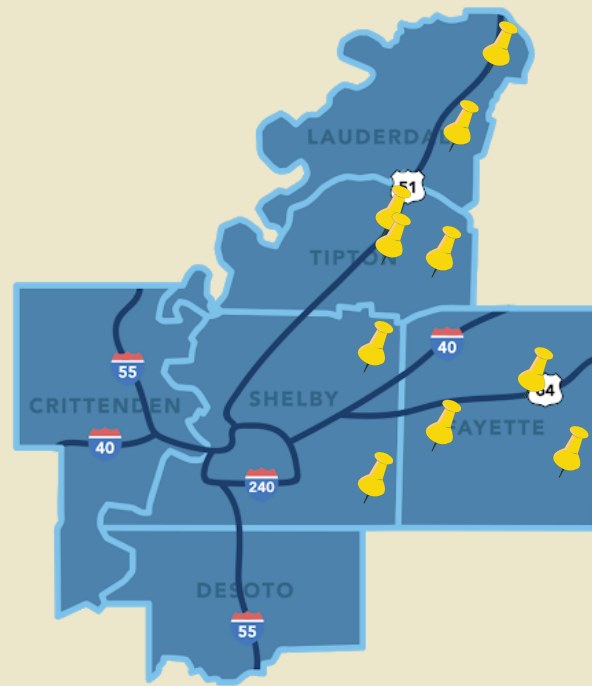

TIPTON COUNTY

Old Trinity Episcopal Church and Cemetery
3018 Charleston-Mason Rd, Mason, TN 38049

Munford Cemetery
705 U.S. 51 S, Covington, TN 38019

Mt. Carmel Church Cemetery
4825 Mt Carmel Rd, Covington, TN 38019

[instagram.com/westtndaytrippin/](https://www.instagram.com/westtndaytrippin/)
[facebook.com/westtndaytrippin/](https://www.facebook.com/westtndaytrippin/)
twitter.com/tn_daytrippin

10 CEMETERIES TO VISIT THIS FALL

#westtndaytrippin

SHELBY COUNTY

Magnolia Cemetery

435 S Mt Pleasant Rd, Collierville, TN 38017

Holy Innocents Cemetery

11937 Campbell Ave, Arlington, TN 38002

FAYETTE COUNTY

Moore Cemetery

LAUDERDALE COUNTY

Canfield Cemetery

Scott Dr, Ripley, TN 38063

Beech Bluff Cemetery

1917 Beech Bluff Cemetery Rd, Halls, TN 38040